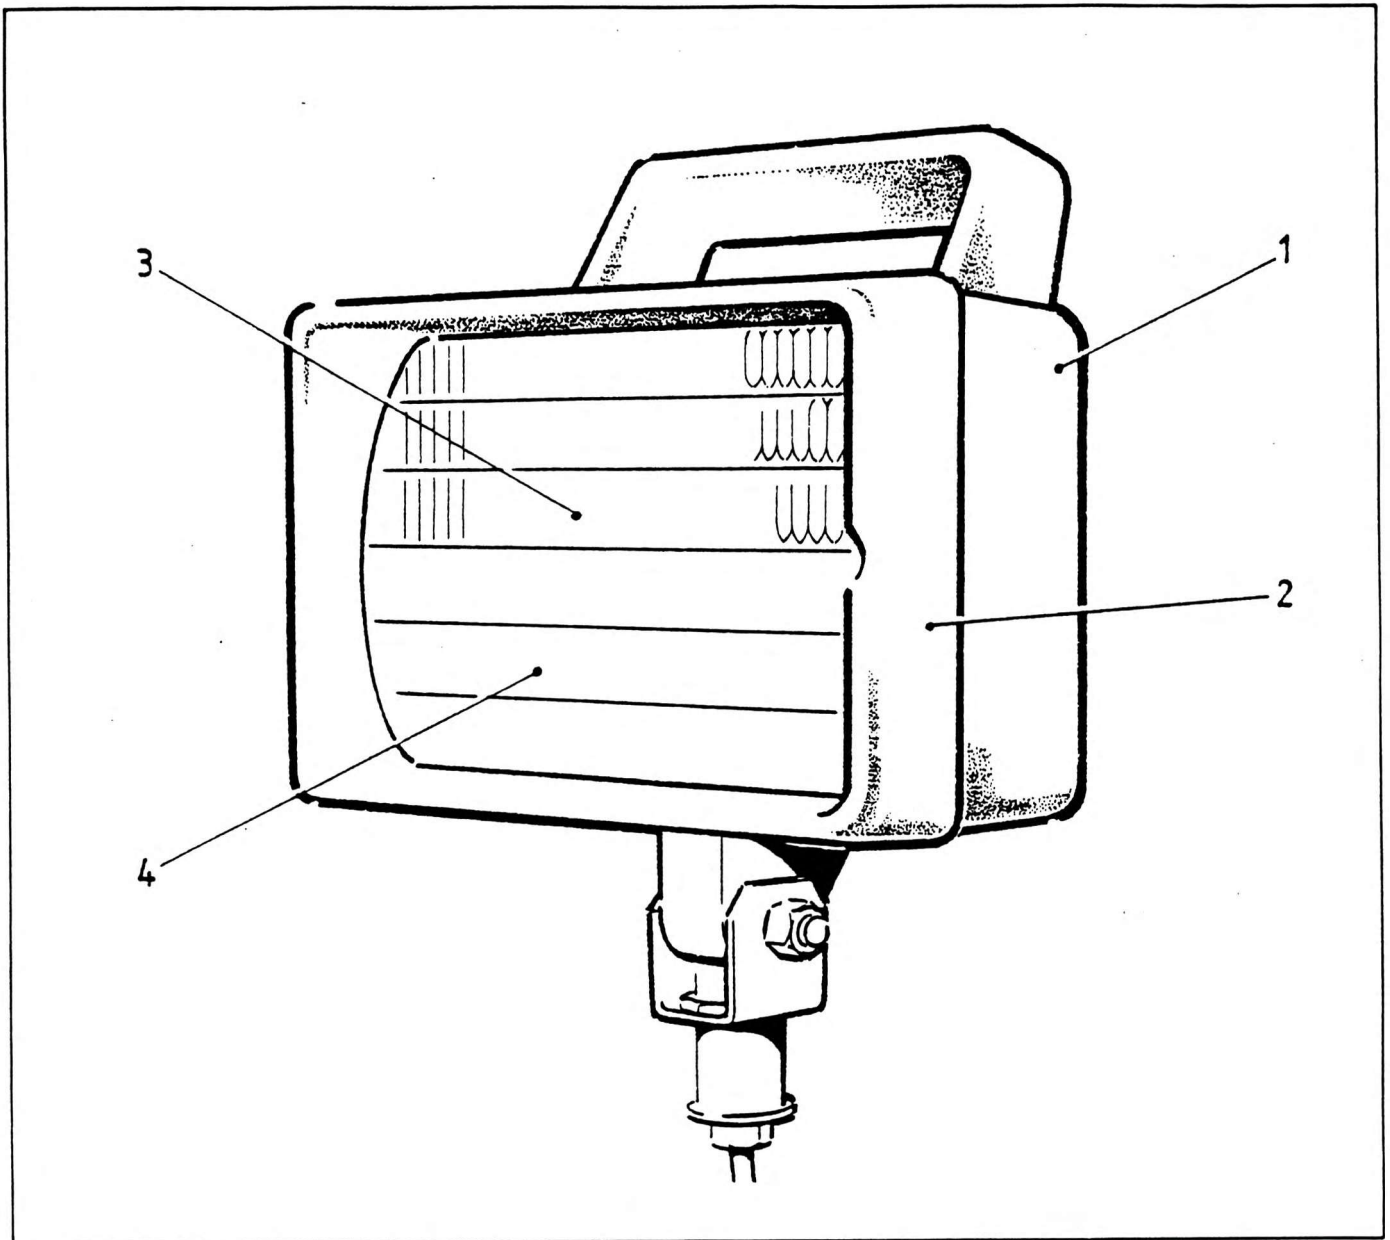

Searchlight Assy

NO.	PART NO.	QTY.	DESCRIPTION	NO.	PART NO.	QTY.	DESCRIPTION
-	8785905	1	Searchlight Complete				
1	8994914	1	Housing				
2	8994915	1	Bezel				
3	8994917	1	Lens				
4	8994916	1	Reflector - Inside Lens				
-	8994918	1	Bulb Holder				
-	8778958	1	Bulb 24V 70W				